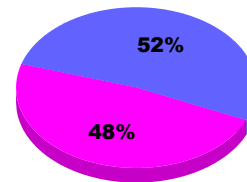

YTD Status Quo Clubs 2011-2012

Status Quo Clubs Compared to Status Quo Members

Legend: Status Quo Clubs (Cyan), Total Status Quo Members (Green)

MEMBERSHIP

**Membership Results
2011-2012**

**Membership
2010-2011**

Month	Net Memb Goal	Actual New Memb	Actual Dropped Memb	Gain/Loss of Memb	Gain/Loss of Memb
Jul/Aug/Sep		13	-25	-12	11
Totals		13	-25	-12	11

Membership Results 2011-2012

Goal, New, Dropped, Gain/Loss

Legend: Goal (Cyan), Actual (Green), Dropped (Yellow), Gain Loss (Magenta)

Comparison of Membership Gain/Loss

Current Year Compared to the Previous Year

Legend: Current Year (Cyan), Previous Year (Green)

Gender Comparison 2011-2012

Jul/Aug/Sep

Legend: Male (Blue), Female (Magenta)